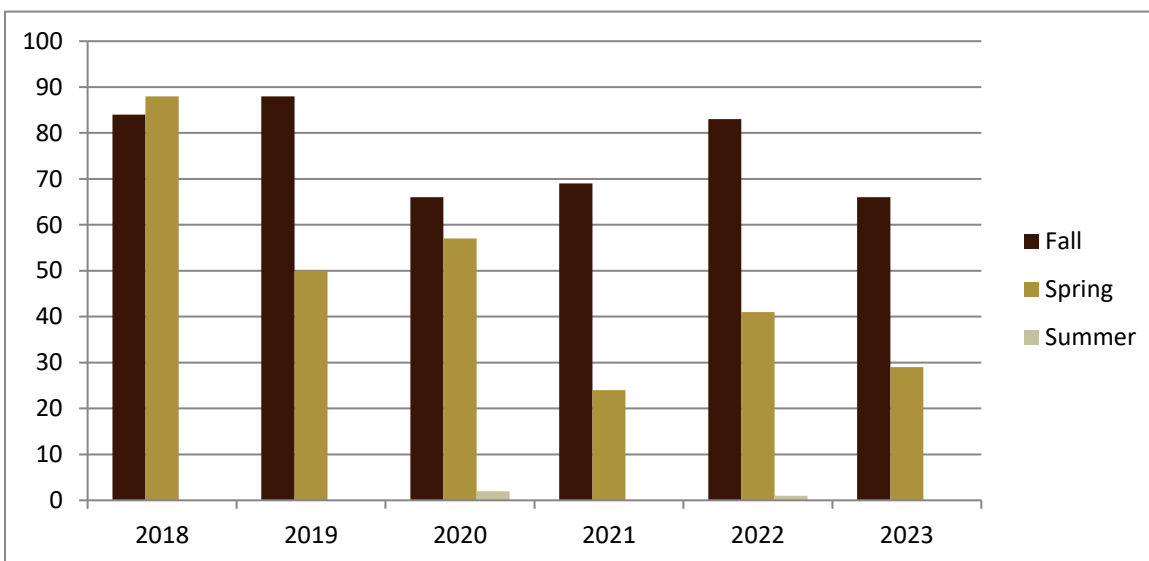

SMSU Agronomy Program

Course Data

Academic Years 2018 to 2023

Enrolled by Term						
	2018	2019	2020	2021	2022	2023
Fall	84	88	66	69	83	66
Spring	88	50	57	24	41	29
Summer			2		1	
Grand Total	172	138	125	93	125	95

SMSU Agronomy Program

Course Data

Academic Years 2018 to 2023

Courses by Term						
	2018	2019	2020	2021	2022	2023
Fall	8	6	5	6	7	6
Spring	6	5	5	3	5	4
Summer			1		1	
Grand Total	14	11	11	9	13	10

SMSU Agronomy Program