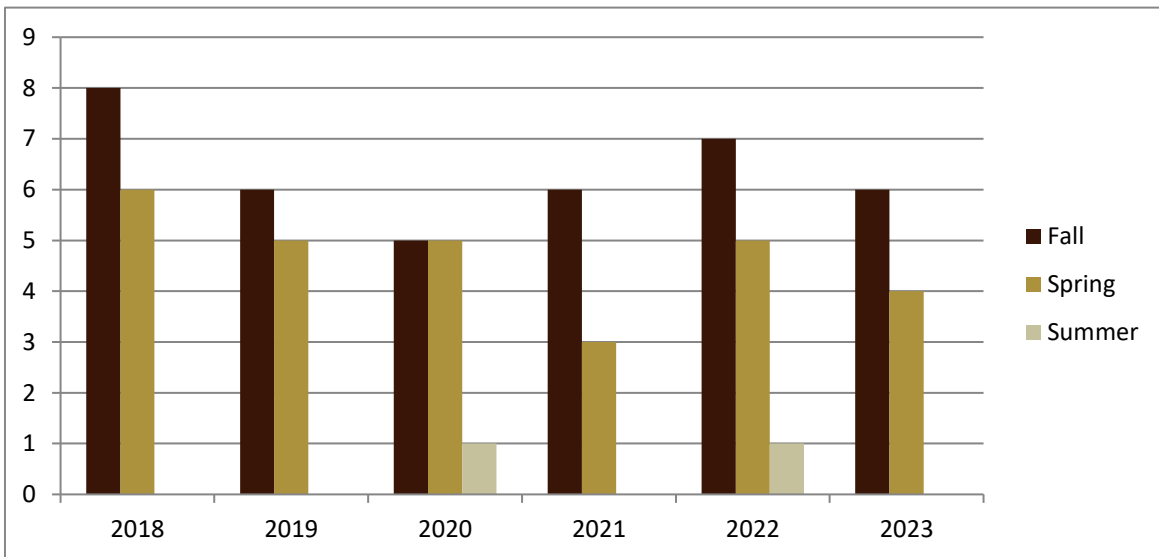

SMSU Agronomy Program

Course Data

Academic Years 2018 to 2023

Enrolled by Term						
	2018	2019	2020	2021	2022	2023
Fall	84	88	66	69	83	66
Spring	88	50	57	24	41	29
Summer			2		1	
Grand Total	172	138	125	93	125	95

SMSU Agronomy Program

Course Data

Academic Years 2018 to 2023

Courses by Term						
	2018	2019	2020	2021	2022	2023
Fall	8	6	5	6	7	6
Spring	6	5	5	3	5	4
Summer			1		1	
Grand Total	14	11	11	9	13	10

SMSU Agronomy Program

Course Data

Academic Years 2018 to 2023

Credit Hours by Term						
	2018	2019	2020	2021	2022	2023
Fall	234	268	205	189	245	194
Spring	241	142	132	67	118	80
Summer			8		4	
Grand Total	475	410	345	256	367	274