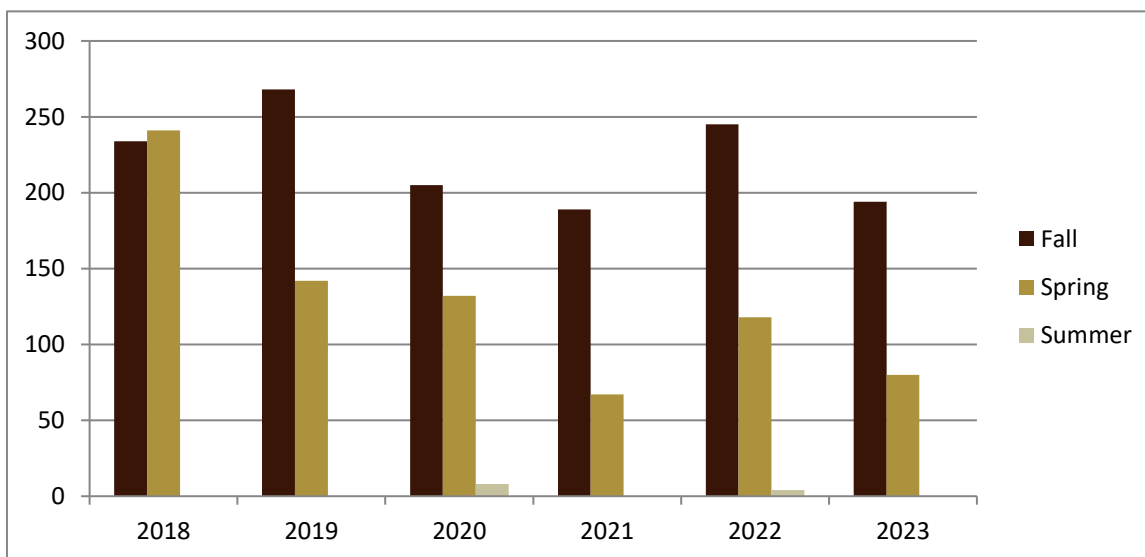

SMSU Agronomy Program

Course Data

Academic Years 2018 to 2023

Enrolled by Term						
	2018	2019	2020	2021	2022	2023
Fall	84	88	66	69	83	66
Spring	88	50	57	24	41	29
Summer			2		1	
Grand Total	172	138	125	93	125	95

SMSU Agronomy Program

Course Data

Academic Years 2018 to 2023

Courses by Term						
	2018	2019	2020	2021	2022	2023
Fall	8	6	5	6	7	6
Spring	6	5	5	3	5	4
Summer			1		1	
Grand Total	14	11	11	9	13	10

SMSU Agronomy Program

Course Data

Academic Years 2018 to 2023

Credit Hours by Term						
	2018	2019	2020	2021	2022	2023
Fall	234	268	205	189	245	194
Spring	241	142	132	67	118	80
Summer			8		4	
Grand Total	475	410	345	256	367	274